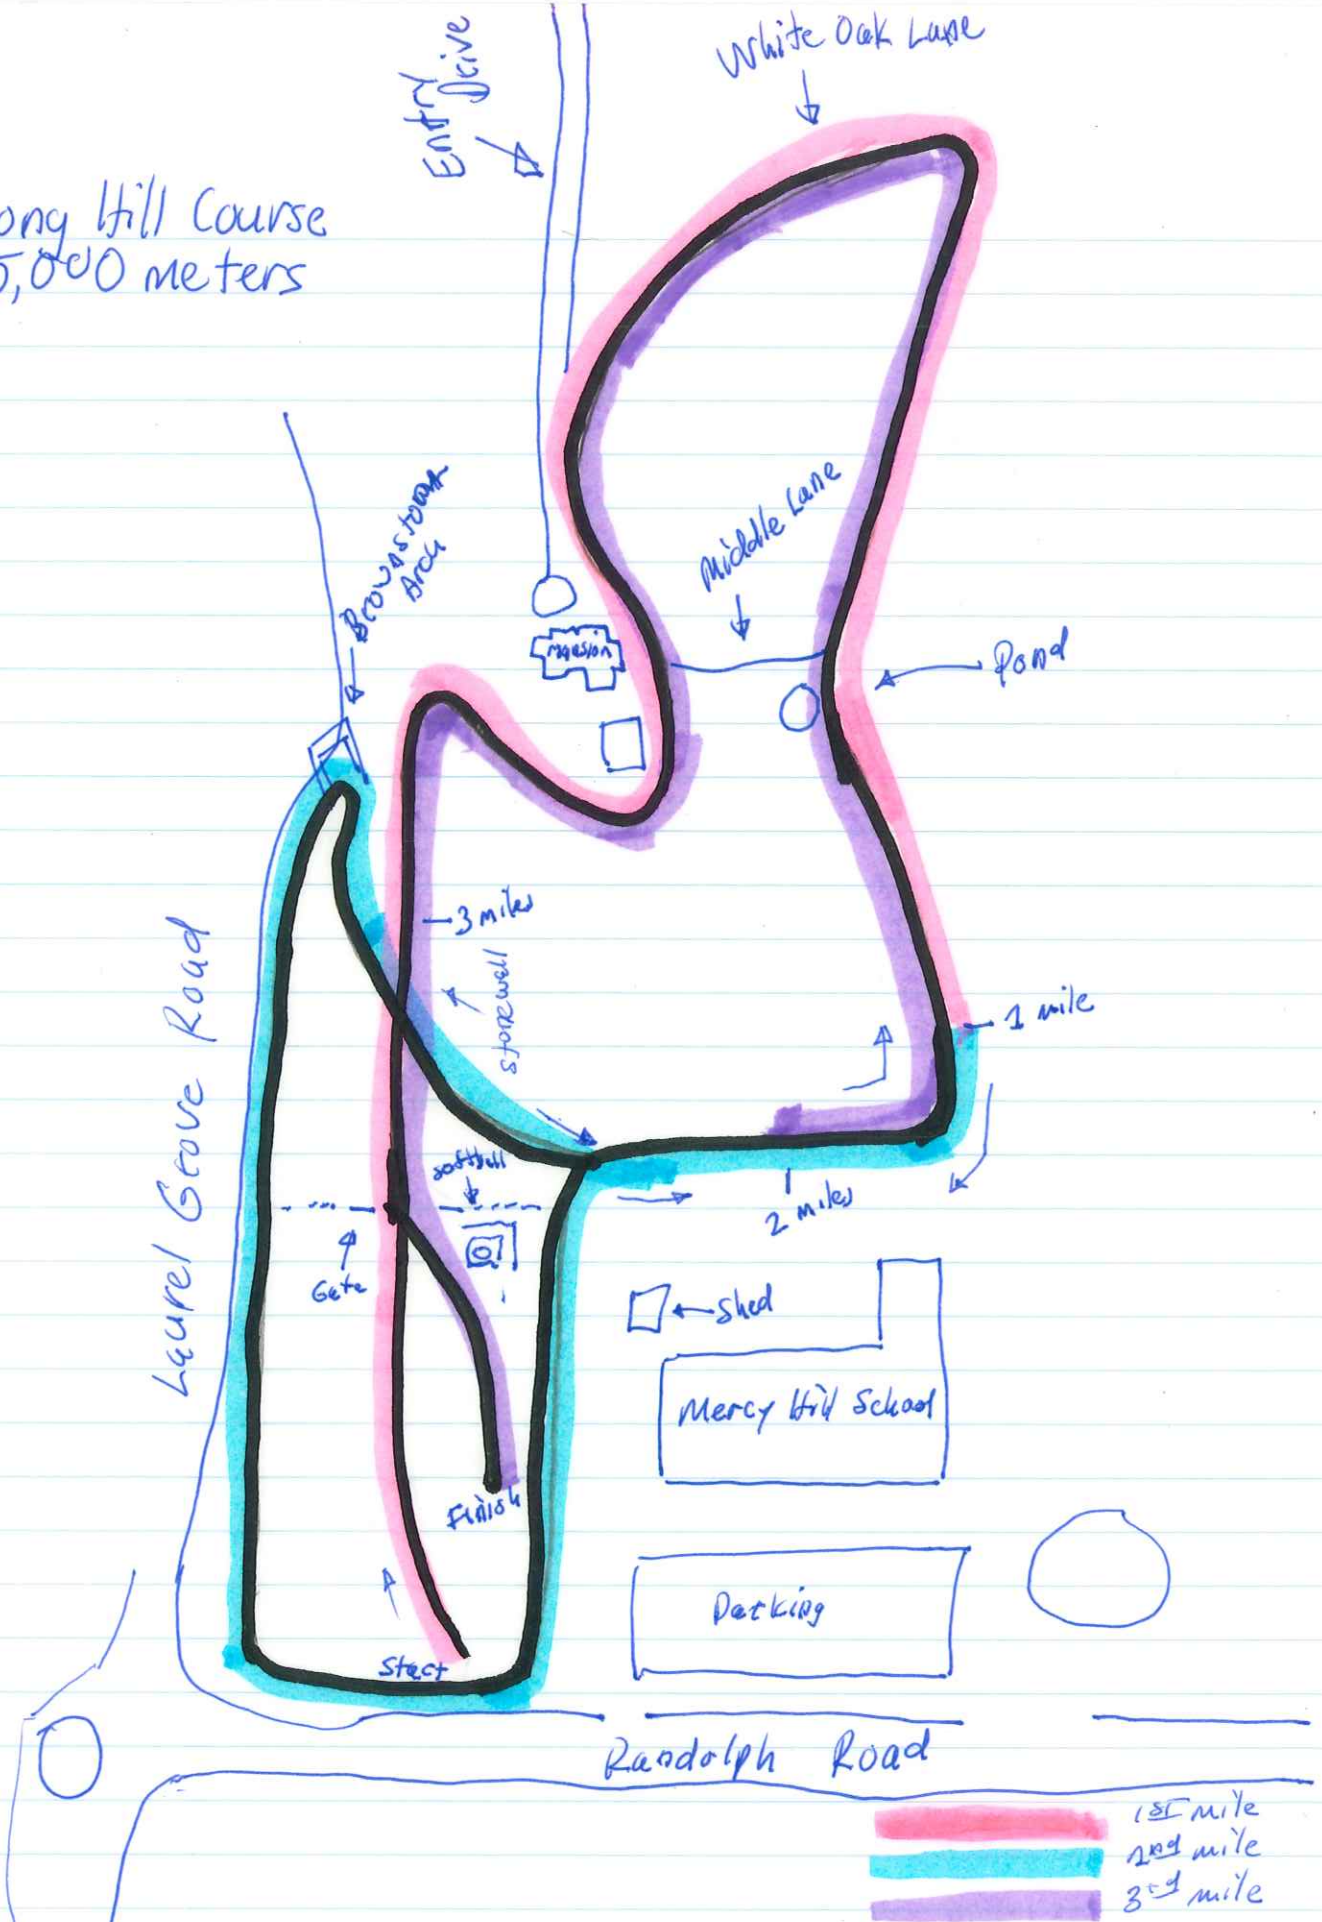

Wadsworth State Forest

Long Hill Course  
5,000 meters

Vinal Regional Technical School