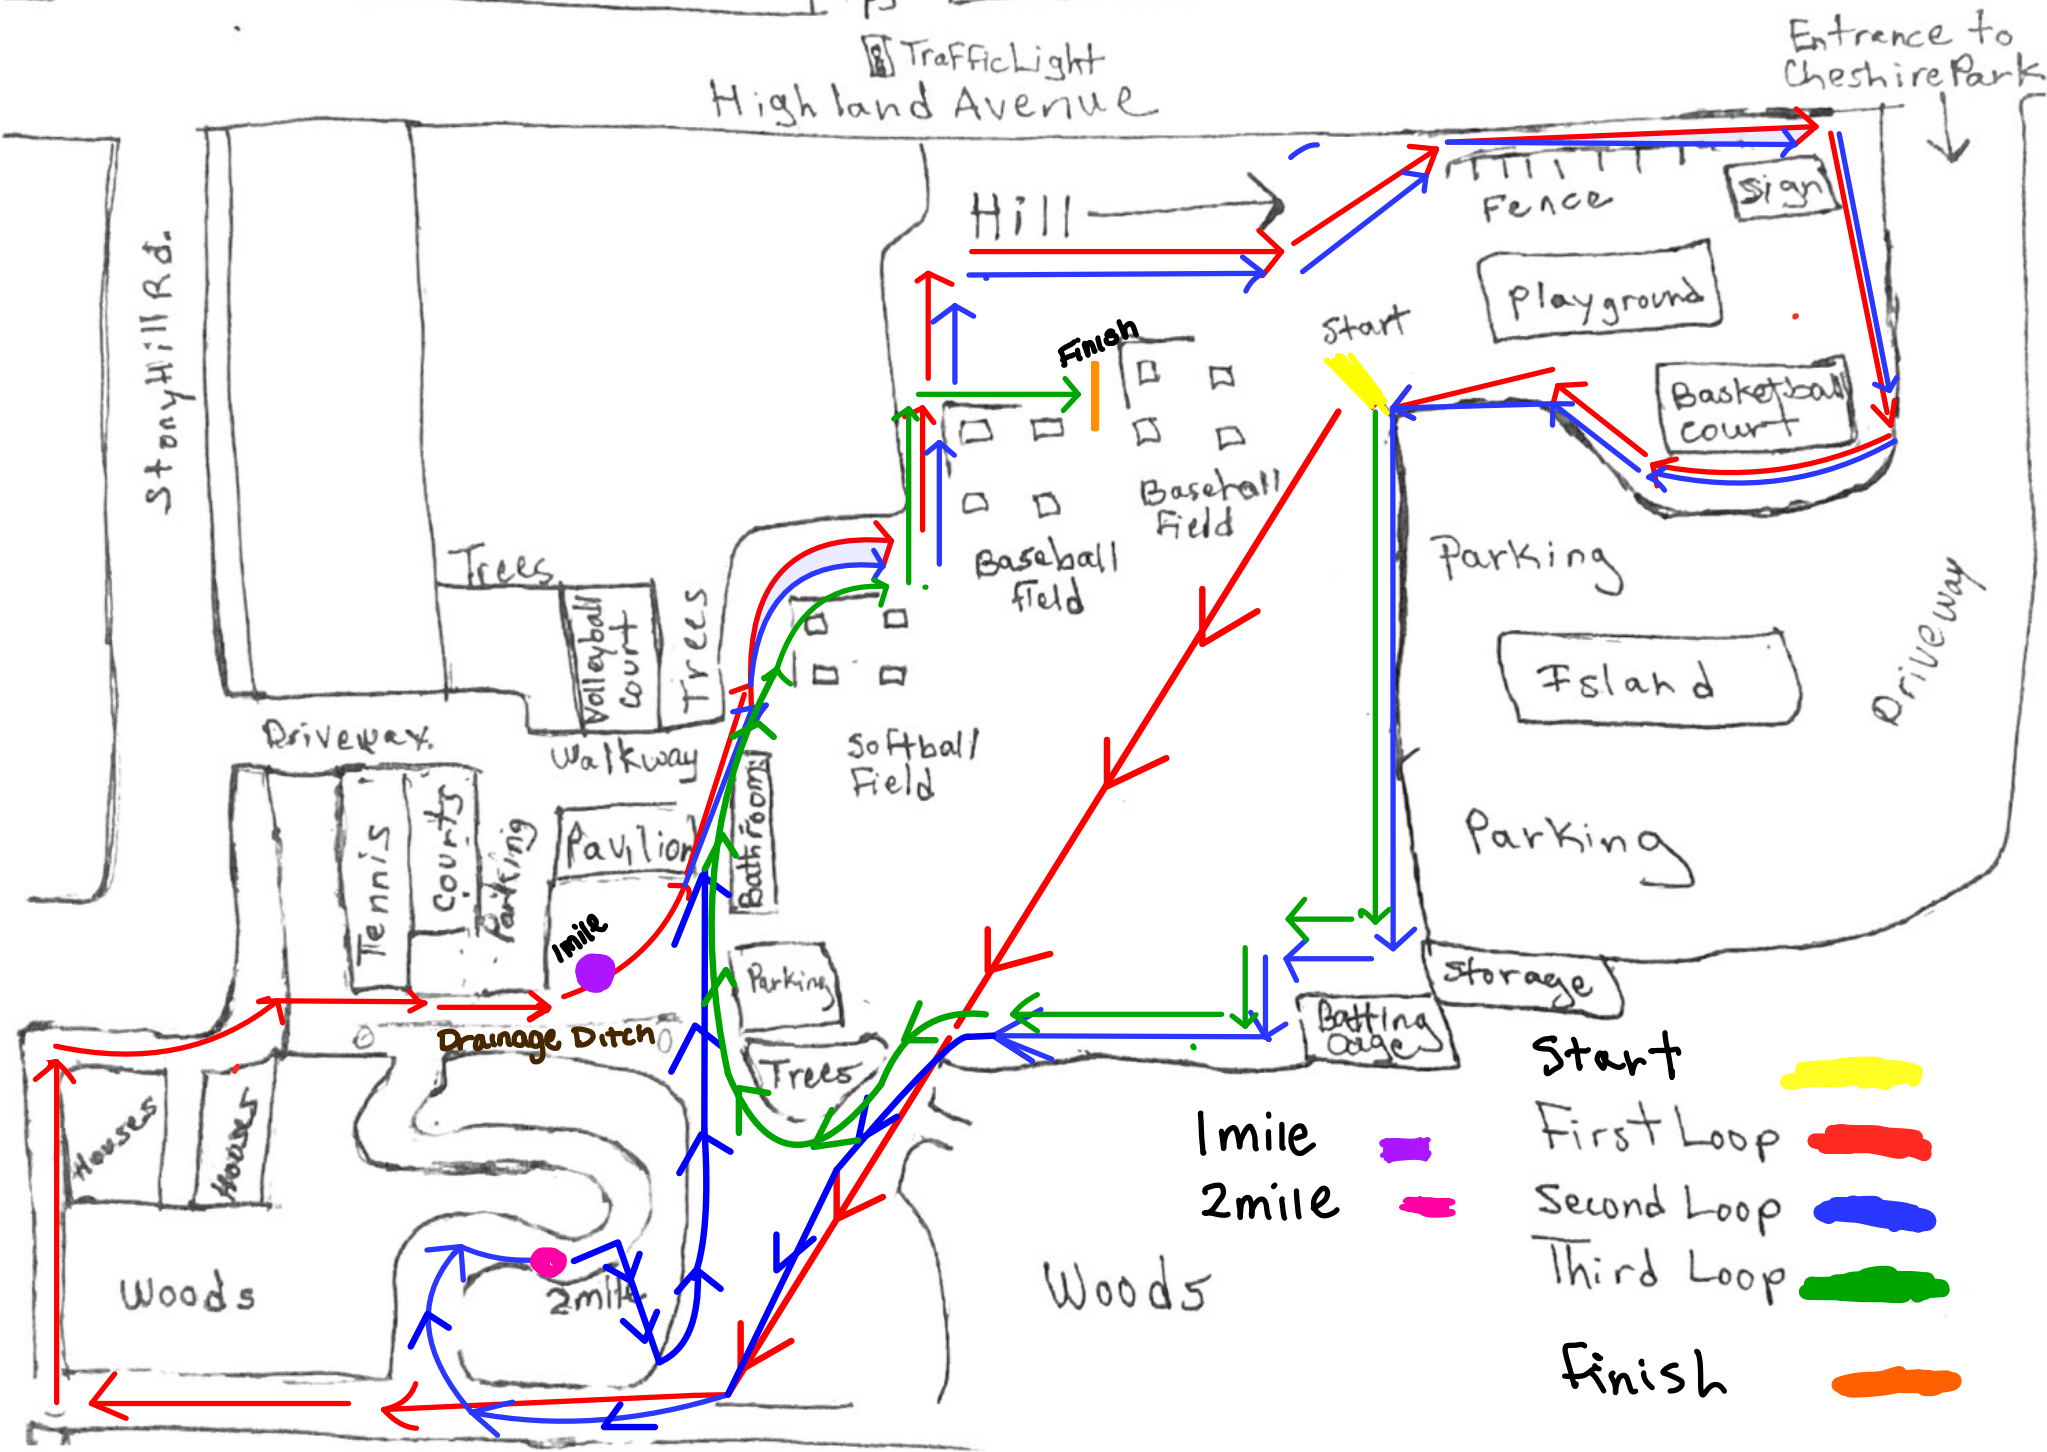

Cheshire High School Cross Country Course Map
Cheshire Park Highland Ave

3.0 miles

- Start
- First Loop
- Second Loop
- Third Loop
- Finish

- 1 mile
- 2 mile